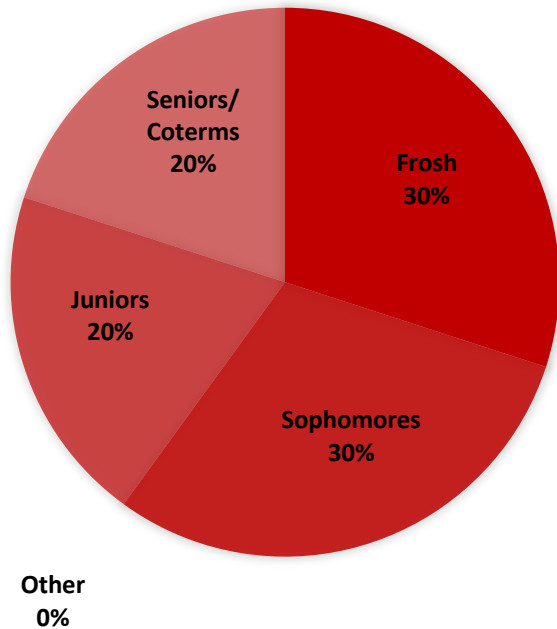

## GRADE MAKEUP

**Membership Size:**  
**30 – 50 Members**

\*Club participation varies widely throughout the academic year. Thus, a rough estimate is more valuable than a definite number.

**Involvement:**  
**2 – 5 Hours per week  
on Average**