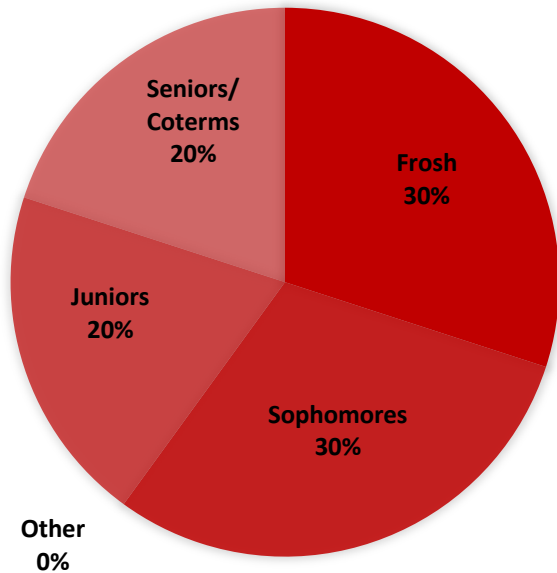

KAORIHIVA (POLYNESIAN DANCE GROUP)

GRADE MAKEUP

Membership Size:
10 – 30 Members

*Club participation varies widely throughout the academic year. Thus, a rough estimate is more valuable than a definite number.

Involvement:
**2 – 5 Hours per week
on Average**

Tips for Incoming members:

- “Really awesome and low-key dance club for anyone interested in learning about Polynesian dance and culture! No experience necessary.”