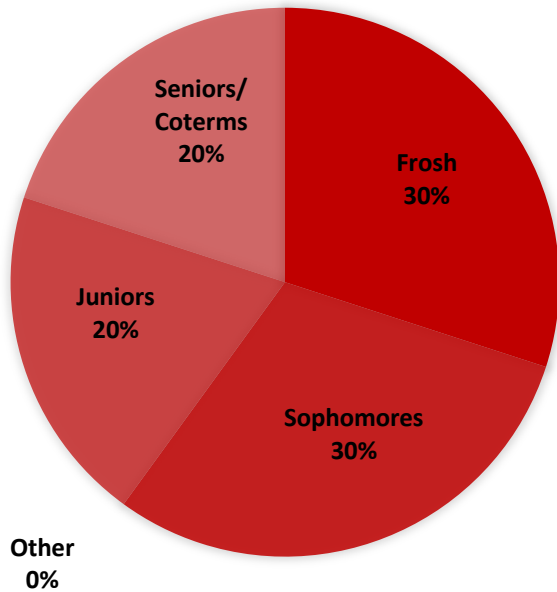

JEWISH STUDENT ASSOCIATION (JSA)

GRADE MAKEUP

Membership Size:
100 – 200
Members

*Club participation varies widely throughout the academic year. Thus, a rough estimate is more valuable than a definite number.

Involvement:
1 – 2 Hours per week
on Average

Tips for Incoming members:

- “Come to events that interest you and don't be afraid to talk to older students--we are excited to welcome you into the community!”
- “Come to Shabbat dinners!”