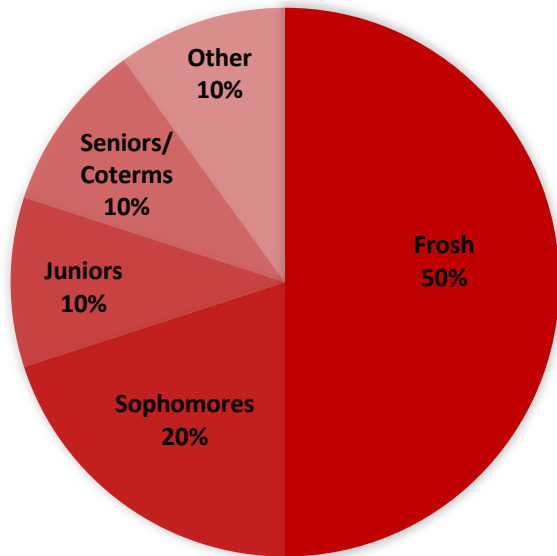

JAPANESE STUDENT UNION (JSU)

GRADE MAKEUP

日系文化会
Japanese Student Union

Membership Size:
10 – 30 Members

*Club participation varies widely throughout the academic year. Thus, a rough estimate is more valuable than a definite number.

Involvement:
**1 – 2 Hours per week
on Average**

Tips for Incoming members:

- “Have fun and they are very flexible so don't worry.”