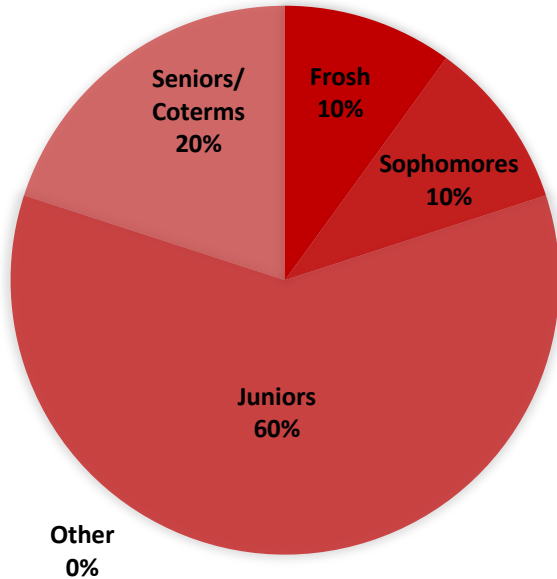

JAM PAC'D (WOMEN'S DANCE GROUP)

GRADE MAKEUP

Membership Size:
10 – 30 Members

*Club participation varies widely throughout the academic year. Thus, a rough estimate is more valuable than a definite number.

Involvement:
**1 – 2 Hours per week
on Average**

Tips for Incoming members:

- “Take initiative! We are all here to grow and learn collaboratively.”
- “Be present in practices and learn as many pieces of choreography that you can!”