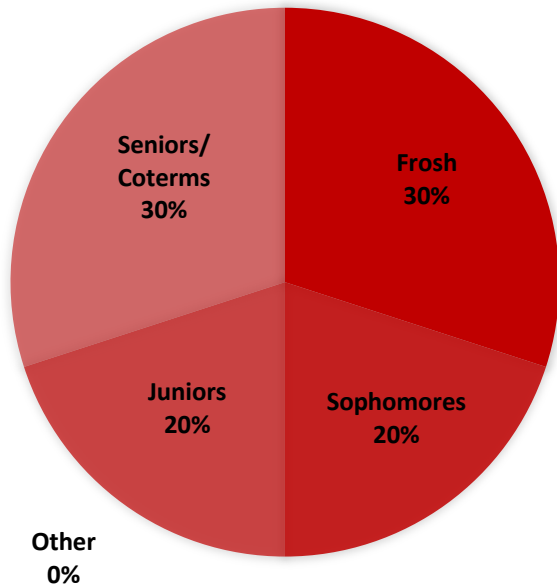

INTERVARSITY CHRISTIAN FELLOWSHIP

GRADE MAKEUP

Membership Size:
50 – 100 Members

*Club participation varies widely throughout the academic year. Thus, a rough estimate is more valuable than a definite number.

Involvement:
**2 – 5 Hours per week
on Average**

Tips for Incoming members:

- “It is a great community and opportunity to grow. Come to things if you want to feel connected.”