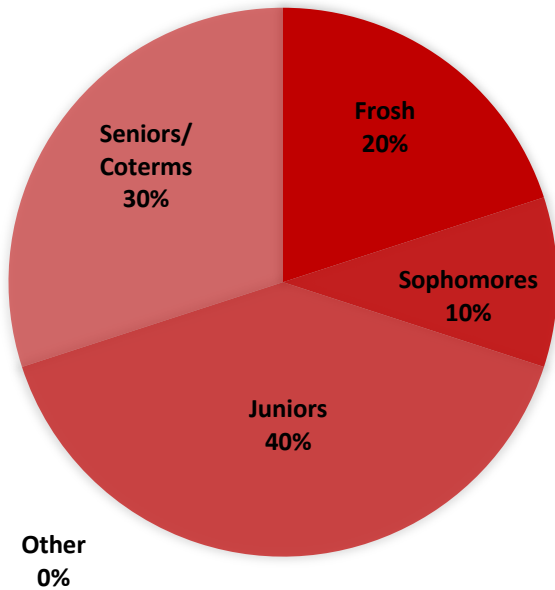

HMONG STUDENT UNION (HSU)

GRADE MAKEUP

Membership Size:
10 – 30 Members

*Club participation varies widely throughout the academic year. Thus, a rough estimate is more valuable than a definite number.

Involvement:
**1 – 2 Hours per week
on Average**