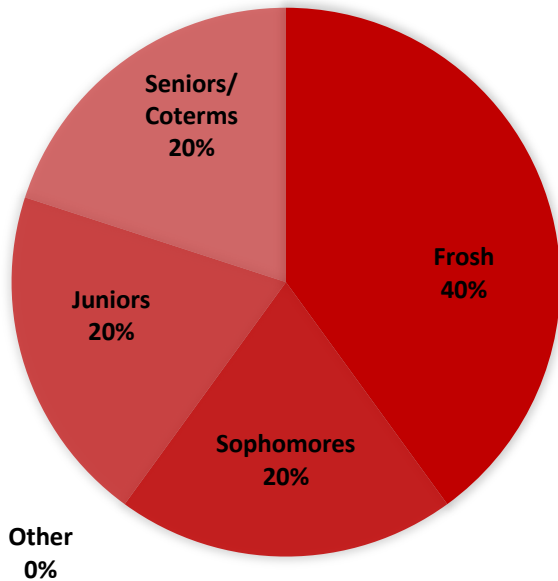

## GRADE MAKEUP

**Membership Size:**  
**10 – 30 Members**

\*Club participation varies widely throughout the academic year. Thus, a rough estimate is more valuable than a definite number.

**Involvement:**  
**5-10 Hours per week on Average**