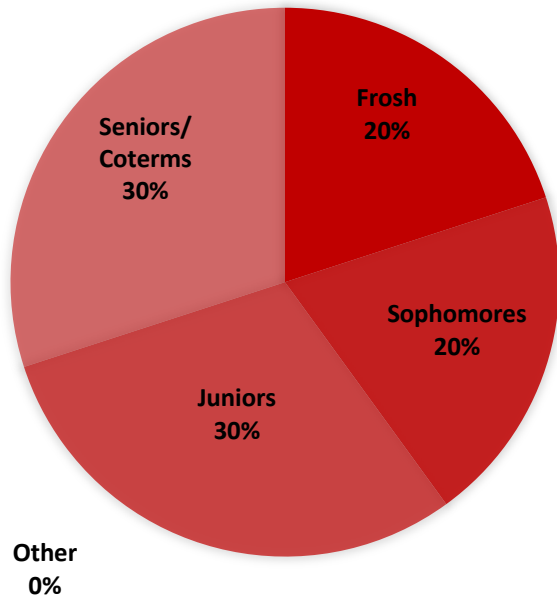

FELLOWSHIP OF CHRISTIAN ATHLETES (FCA)

GRADE MAKEUP

Membership Size:
30 – 50 Members

*Club participation varies widely throughout the academic year. Thus, a rough estimate is more valuable than a definite number.

Involvement:
Less than 1 hour per Week on Average

Tips for Incoming members:

- “Try it out. low commitment and so amazing.”
- “Be open to meeting new people and building relationships! These people are awesome and truly have the potential to become a second family in your life.”