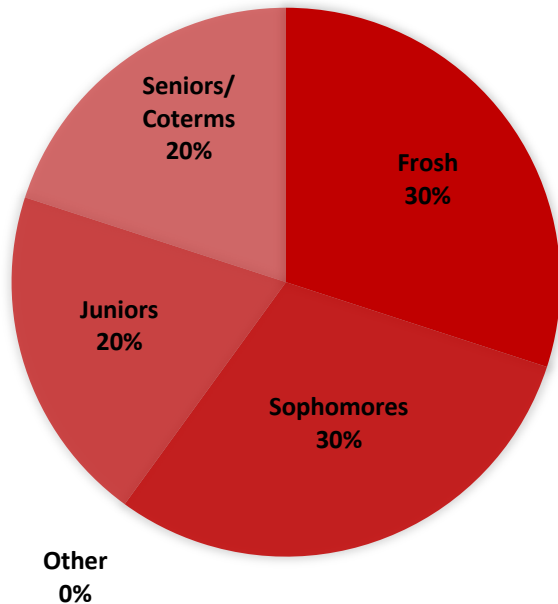

FASCINATE POPULAR SCIENCE PUBLICATION

GRADE MAKEUP

Membership Size:
10 – 30 Members

*Club participation varies widely throughout the academic year. Thus, a rough estimate is more valuable than a definite number.