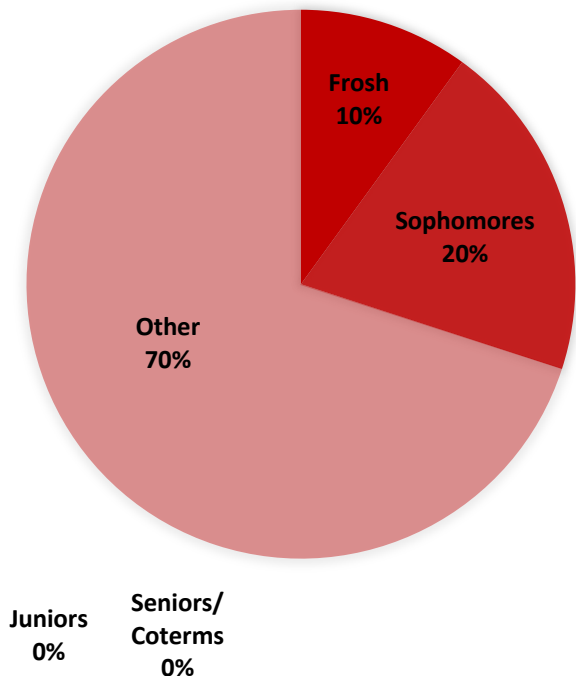

EPISCOPAL-LUTHERAN CAMPUS MINISTRY

GRADE MAKEUP

Membership Size:
10 – 30 Members

*Club participation varies widely throughout the academic year. Thus, a rough estimate is more valuable than a definite number.

Involvement:
**2 – 5 Hours per week
on Average**

Tips for Incoming members:

- “Look for groups that nourish your spirit, not just your body and mind!”