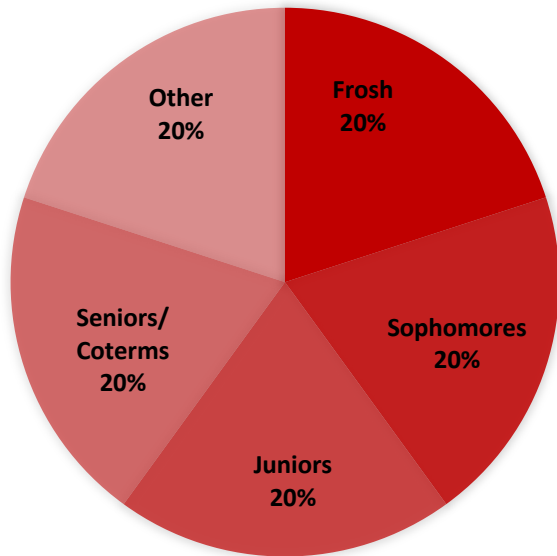

DREAMCATCHERS (TUTORING)

GRADE MAKEUP

Membership Size:
30 – 50 Members

*Club participation varies widely throughout the academic year. Thus, a rough estimate is more valuable than a definite number.

Involvement:
**2 – 5 Hours per week
on Average**