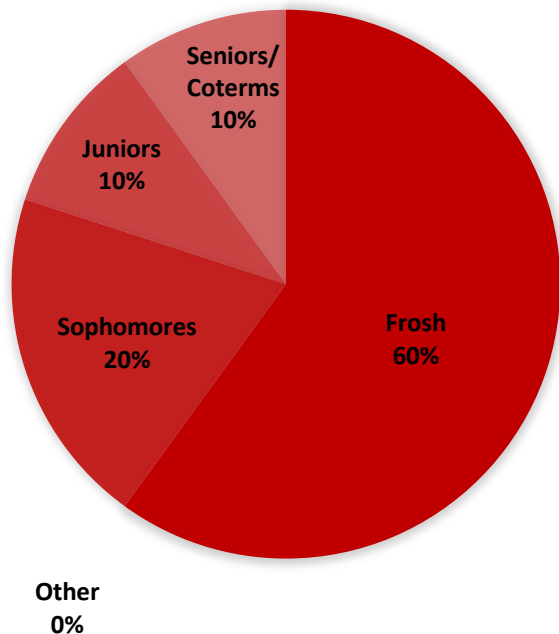

COUNTERPOINT (WOMEN'S ACAPELLA)

GRADE MAKEUP

Membership Size:
10 – 30 Members

*Club participation varies widely throughout the academic year. Thus, a rough estimate is more valuable than a definite number.

Involvement:
5-10 Hours per week on Average

Tips for Incoming members:

- “Have fun, participate, say what you want to change about the group and what songs we sing.”