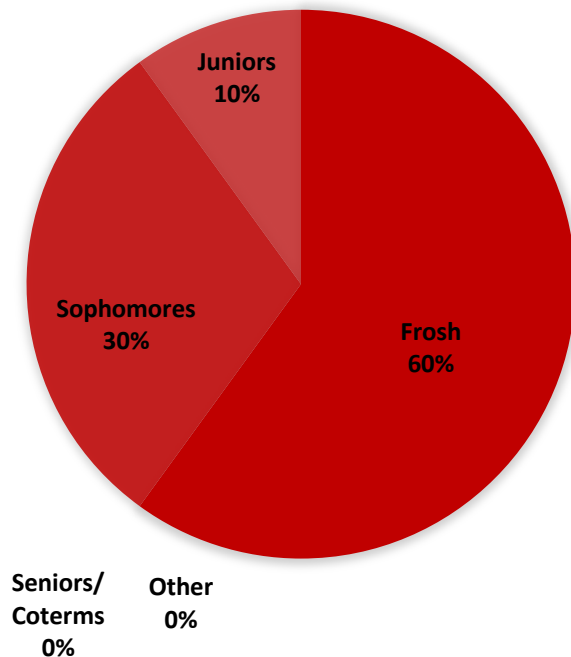

CODE THE CHANGE

GRADE MAKEUP

Membership Size: 30 – 50 Members

*Club participation varies widely throughout the academic year. Thus, a rough estimate is more valuable than a definite number.

Involvement: 5-10 Hours per week on Average