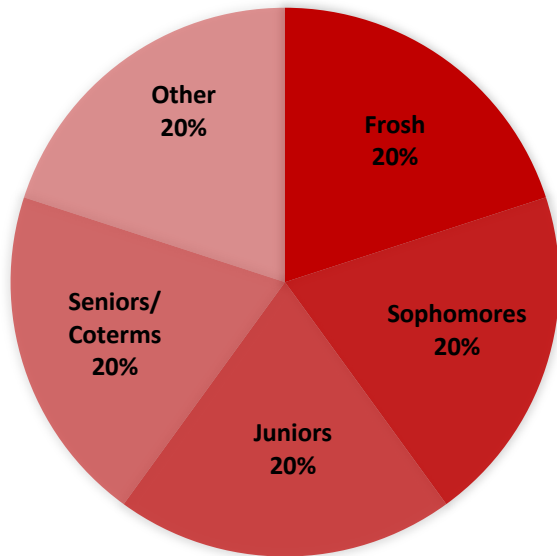

CLUB SPORTS

GRADE MAKEUP

Membership Size:
500+ Members

*Club participation varies widely throughout the academic year. Thus, a rough estimate is more valuable than a definite number.

Involvement:
2 – 5 Hours on Average