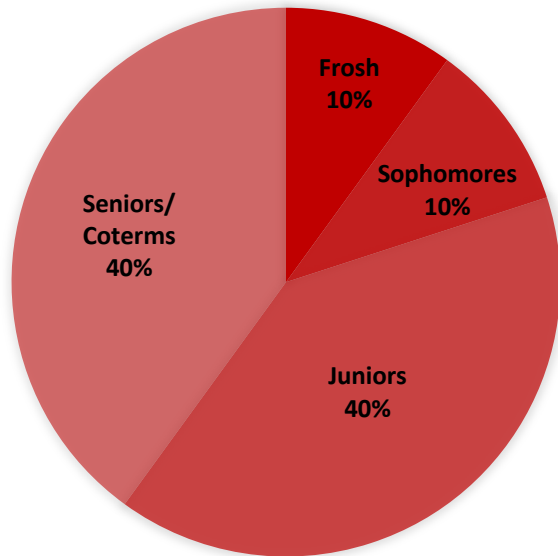

CATCH-A-FYAH (CARIBBEAN DANCE)

GRADE MAKEUP

Other
0%

Membership Size:
Less than 10
Members

*Club participation varies widely throughout the academic year. Thus, a rough estimate is more valuable than a definite number.

Involvement:
2 – 5 Hours on Average