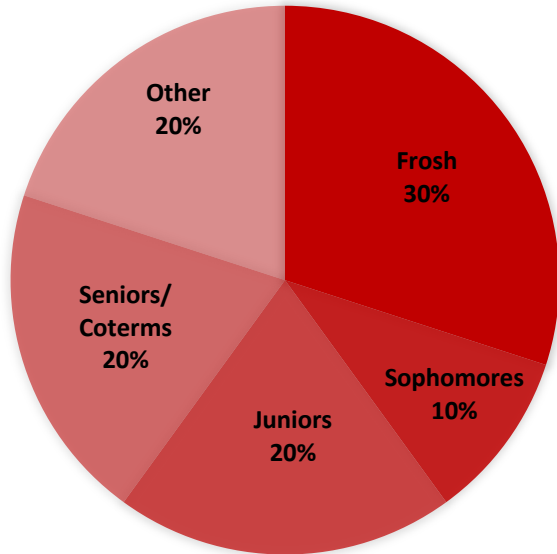

CARDINAL BALLET COMPANY

GRADE MAKEUP

Membership Size:
10 – 30 Members

*Club participation varies widely throughout the academic year. Thus, a rough estimate is more valuable than a definite number.

Involvement:
5-10 Hours on Average

Tips for Incoming members:

- “If you have experience with ballet, we would love to welcome you to our community! CBC is a special place to remain engaged with ballet and performing, even as you explore other opportunities at Stanford.”