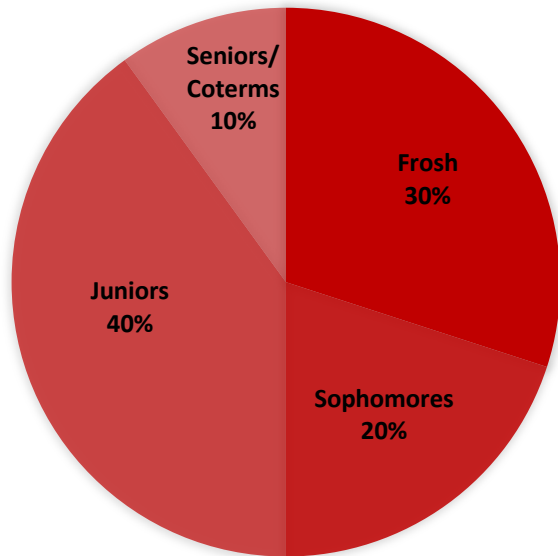

# BRAZILIAN STUDENTS ASSOCIATION

## GRADE MAKEUP

Other  
0%

**Membership Size:**  
**10 – 30 Members**

\*Club participation varies widely throughout the academic year. Thus, a rough estimate is more valuable than a definite number.

**Involvement:**  
**1 – 2 Hours on Average**