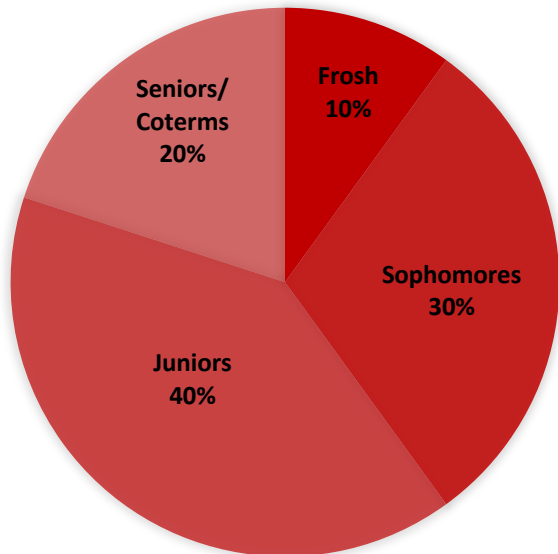

BLACKSTAGE

GRADE MAKEUP

Other
0%

BLACKstage

Theater Company

Membership Size:
50 – 100 Members

*Club participation varies widely throughout the academic year. Thus, a rough estimate is more valuable than a definite number.

Involvement:
5-10 Hours on Average