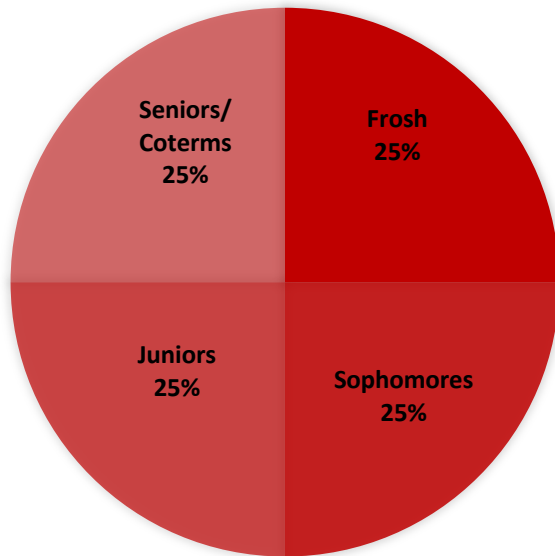

BIOLOGICAL INTERDISCIPLINARY OPEN MAKER ENVIRONMENT (BIOME)

GRADE MAKEUP

Other
0%

Membership Size:
10 – 30 Members

*Club participation varies widely throughout the academic year. Thus, a rough estimate is more valuable than a definite number.