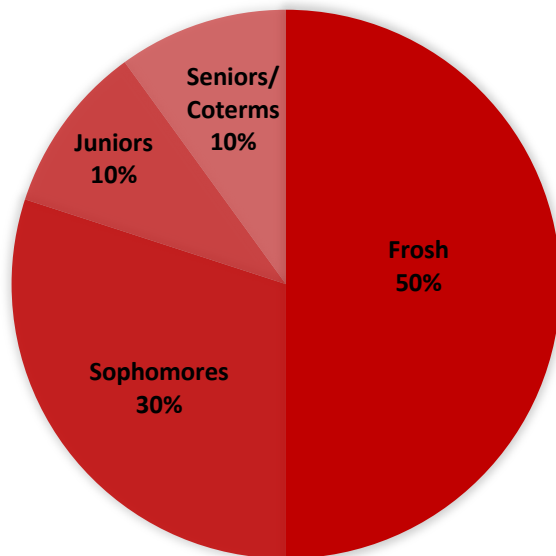

## GRADE MAKEUP

Other  
0%

**Membership Size:**  
**10 – 30 Members**

\*Club participation varies widely throughout the academic year. Thus, a rough estimate is more valuable than a definite number.

**Involvement:**  
**5-10 Hours on Average**