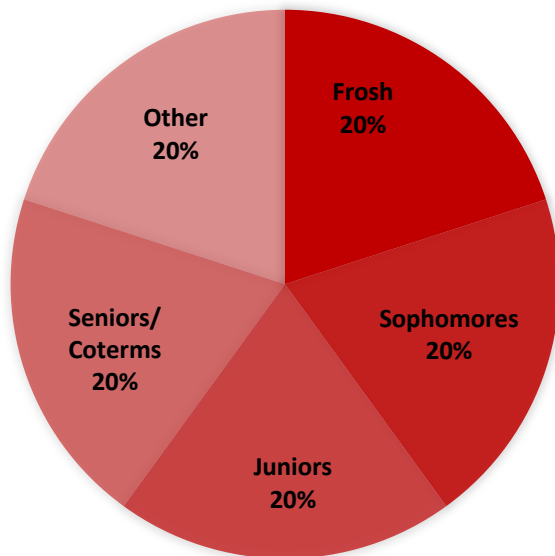

BALLET FOLKLORICO DE STANFORD

GRADE MAKEUP

Membership Size:
10 – 30 Members

*Club participation varies widely throughout the academic year. Thus, a rough estimate is more valuable than a definite number.

Involvement:
2 – 5 Hours on Average

Tips for Incoming members:

- “Just try it out. There's no experience necessary, and it's a great break from academics.”
- “There is a learning curve when doing ballet folklórico. The first month of practice is always hard, but you're always improving little by little so you can't see it until you finally perform and start seeing your own growth.”