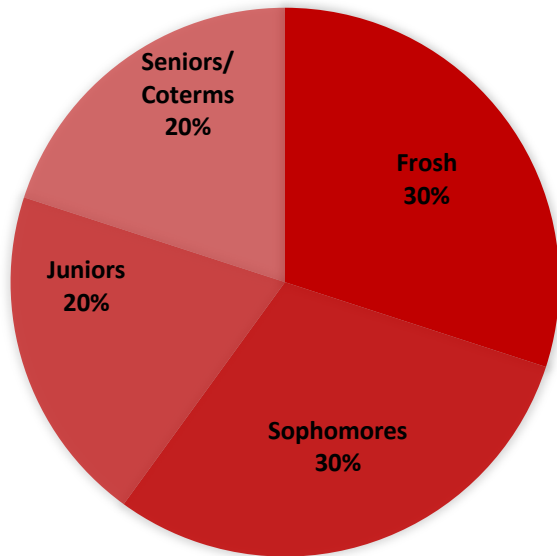

ASIAN AMERICAN THEATER PROJECT

GRADE MAKEUP

Other
0%

ASIAN AMERICAN
THEATER PROJECT

Membership Size:
10 – 30 Members

*Club participation varies widely throughout the academic year. Thus, a rough estimate is more valuable than a definite number.

Involvement:
2 – 5 Hours on Average

Tips for Incoming members:

- “Get involved with productions as early as possible, because that's where you really get to know other members!”