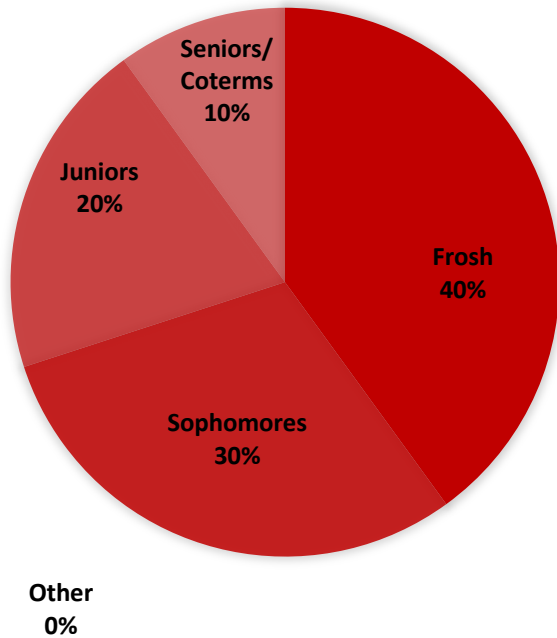

ASIAN AMERICAN STUDENTS ASSOCIATION

GRADE MAKEUP

Membership Size:
10 – 30 Members

*Club participation varies widely throughout the academic year. Thus, a rough estimate is more valuable than a definite number.

Involvement:
1 – 2 Hours on Average