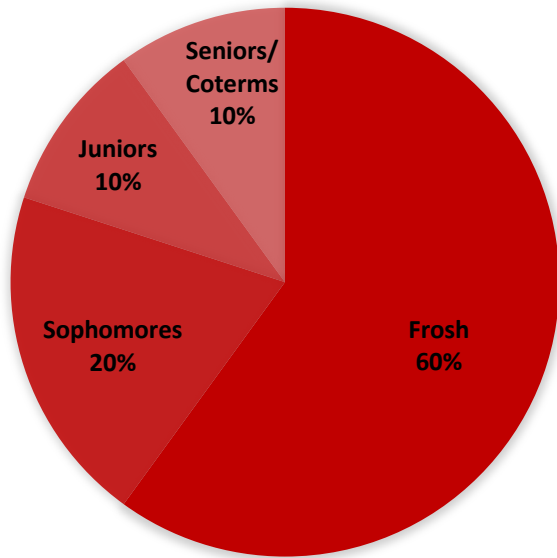

## GRADE MAKEUP

Other  
0%

**Membership Size:**  
**50 – 100 Members**

\*Club participation varies widely throughout the academic year. Thus, a rough estimate is more valuable than a definite number.

**Involvement:**  
**10+ Hours on Average**