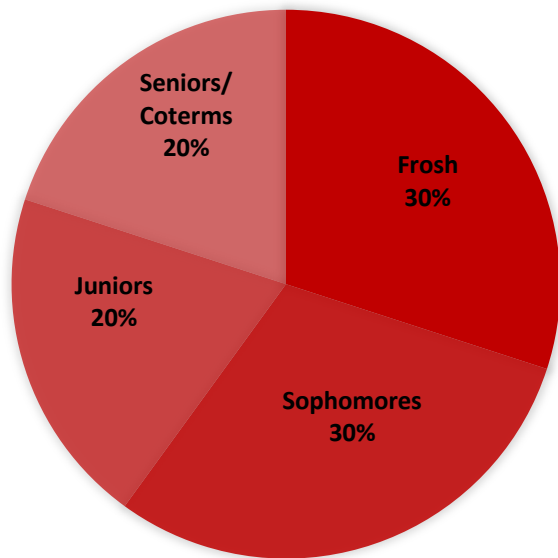

ALTERNATIVE SPRING BREAK (ASB)

GRADE MAKEUP

Other
0%

Membership Size:
100 - 200 Members

*Club participation varies widely throughout the academic year. Thus, a rough estimate is more valuable than a definite number.

Involvement:
1-2 Hours on Average

*Full time commitment over spring break.

Tips for Incoming members:

- “ASB is a great way to explore the different pathways in service. It broadens student perspectives on how they can be involved in volunteer work around the United States and opens up opportunities to continue to be involved in the future.”