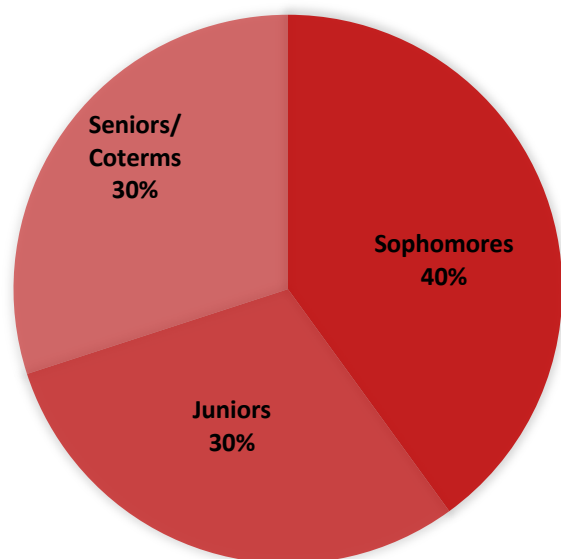

ALPHA CHI SIGMA (CO-ED CHEMISTRY FRATERNITY)

GRADE MAKEUP

Frosh
0%

Other
0%

Membership Size:
30 – 50 Members

*Club participation varies widely throughout the academic year. Thus, a rough estimate is more valuable than a definite number.

Involvement:
2 - 5 Hours on Average

Tips for Incoming members:

- “Enjoy chemistry and help us serve others!”