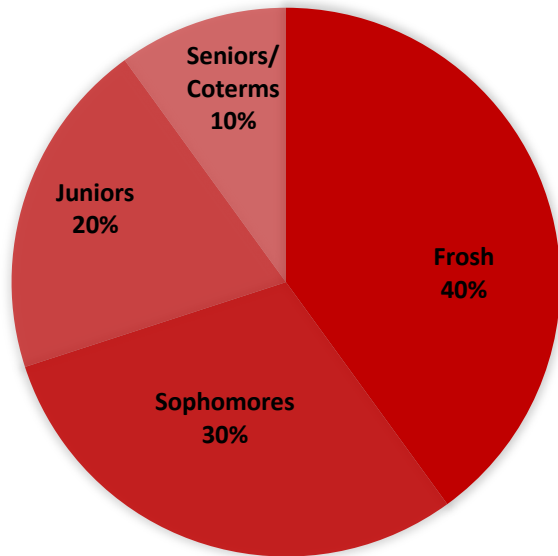

ALLIANCE STREETDANCE

GRADE MAKEUP

Membership Size:
10-30 Members

*Club participation varies widely throughout the academic year. Thus, a rough estimate is more valuable than a definite number.

Involvement:
5-10 Hours on Average