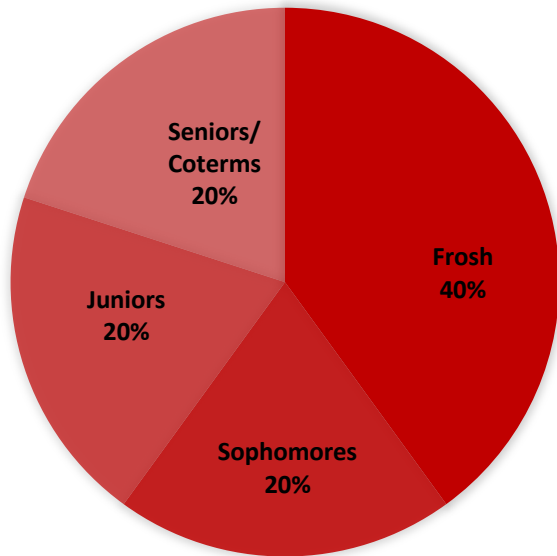

## GRADE MAKEUP

Other  
0%

**Membership Size:**  
**10-30 Members**

\*Club participation varies widely throughout the academic year. Thus, a rough estimate is more valuable than a definite number.

**Involvement:**  
**1-2 Hours on Average**