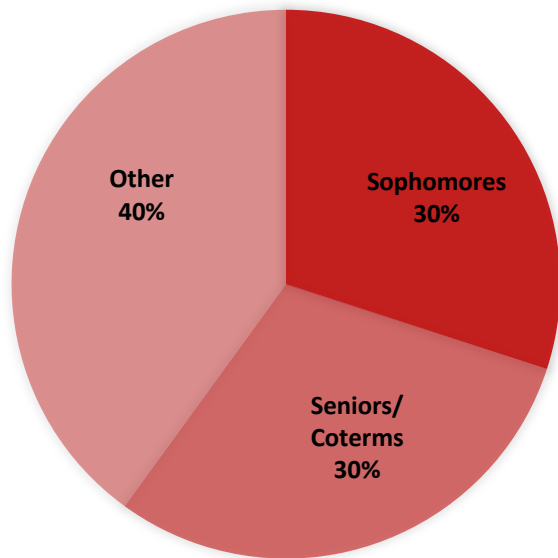

ADVENTIST CHRISTIAN FELLOWSHIP

GRADE MAKEUP

Membership Size:
Less than 10
Members

*Club participation varies widely throughout the academic year. Thus, a rough estimate is more valuable than a definite number.

Involvement:
Less than 1 hour on
Average